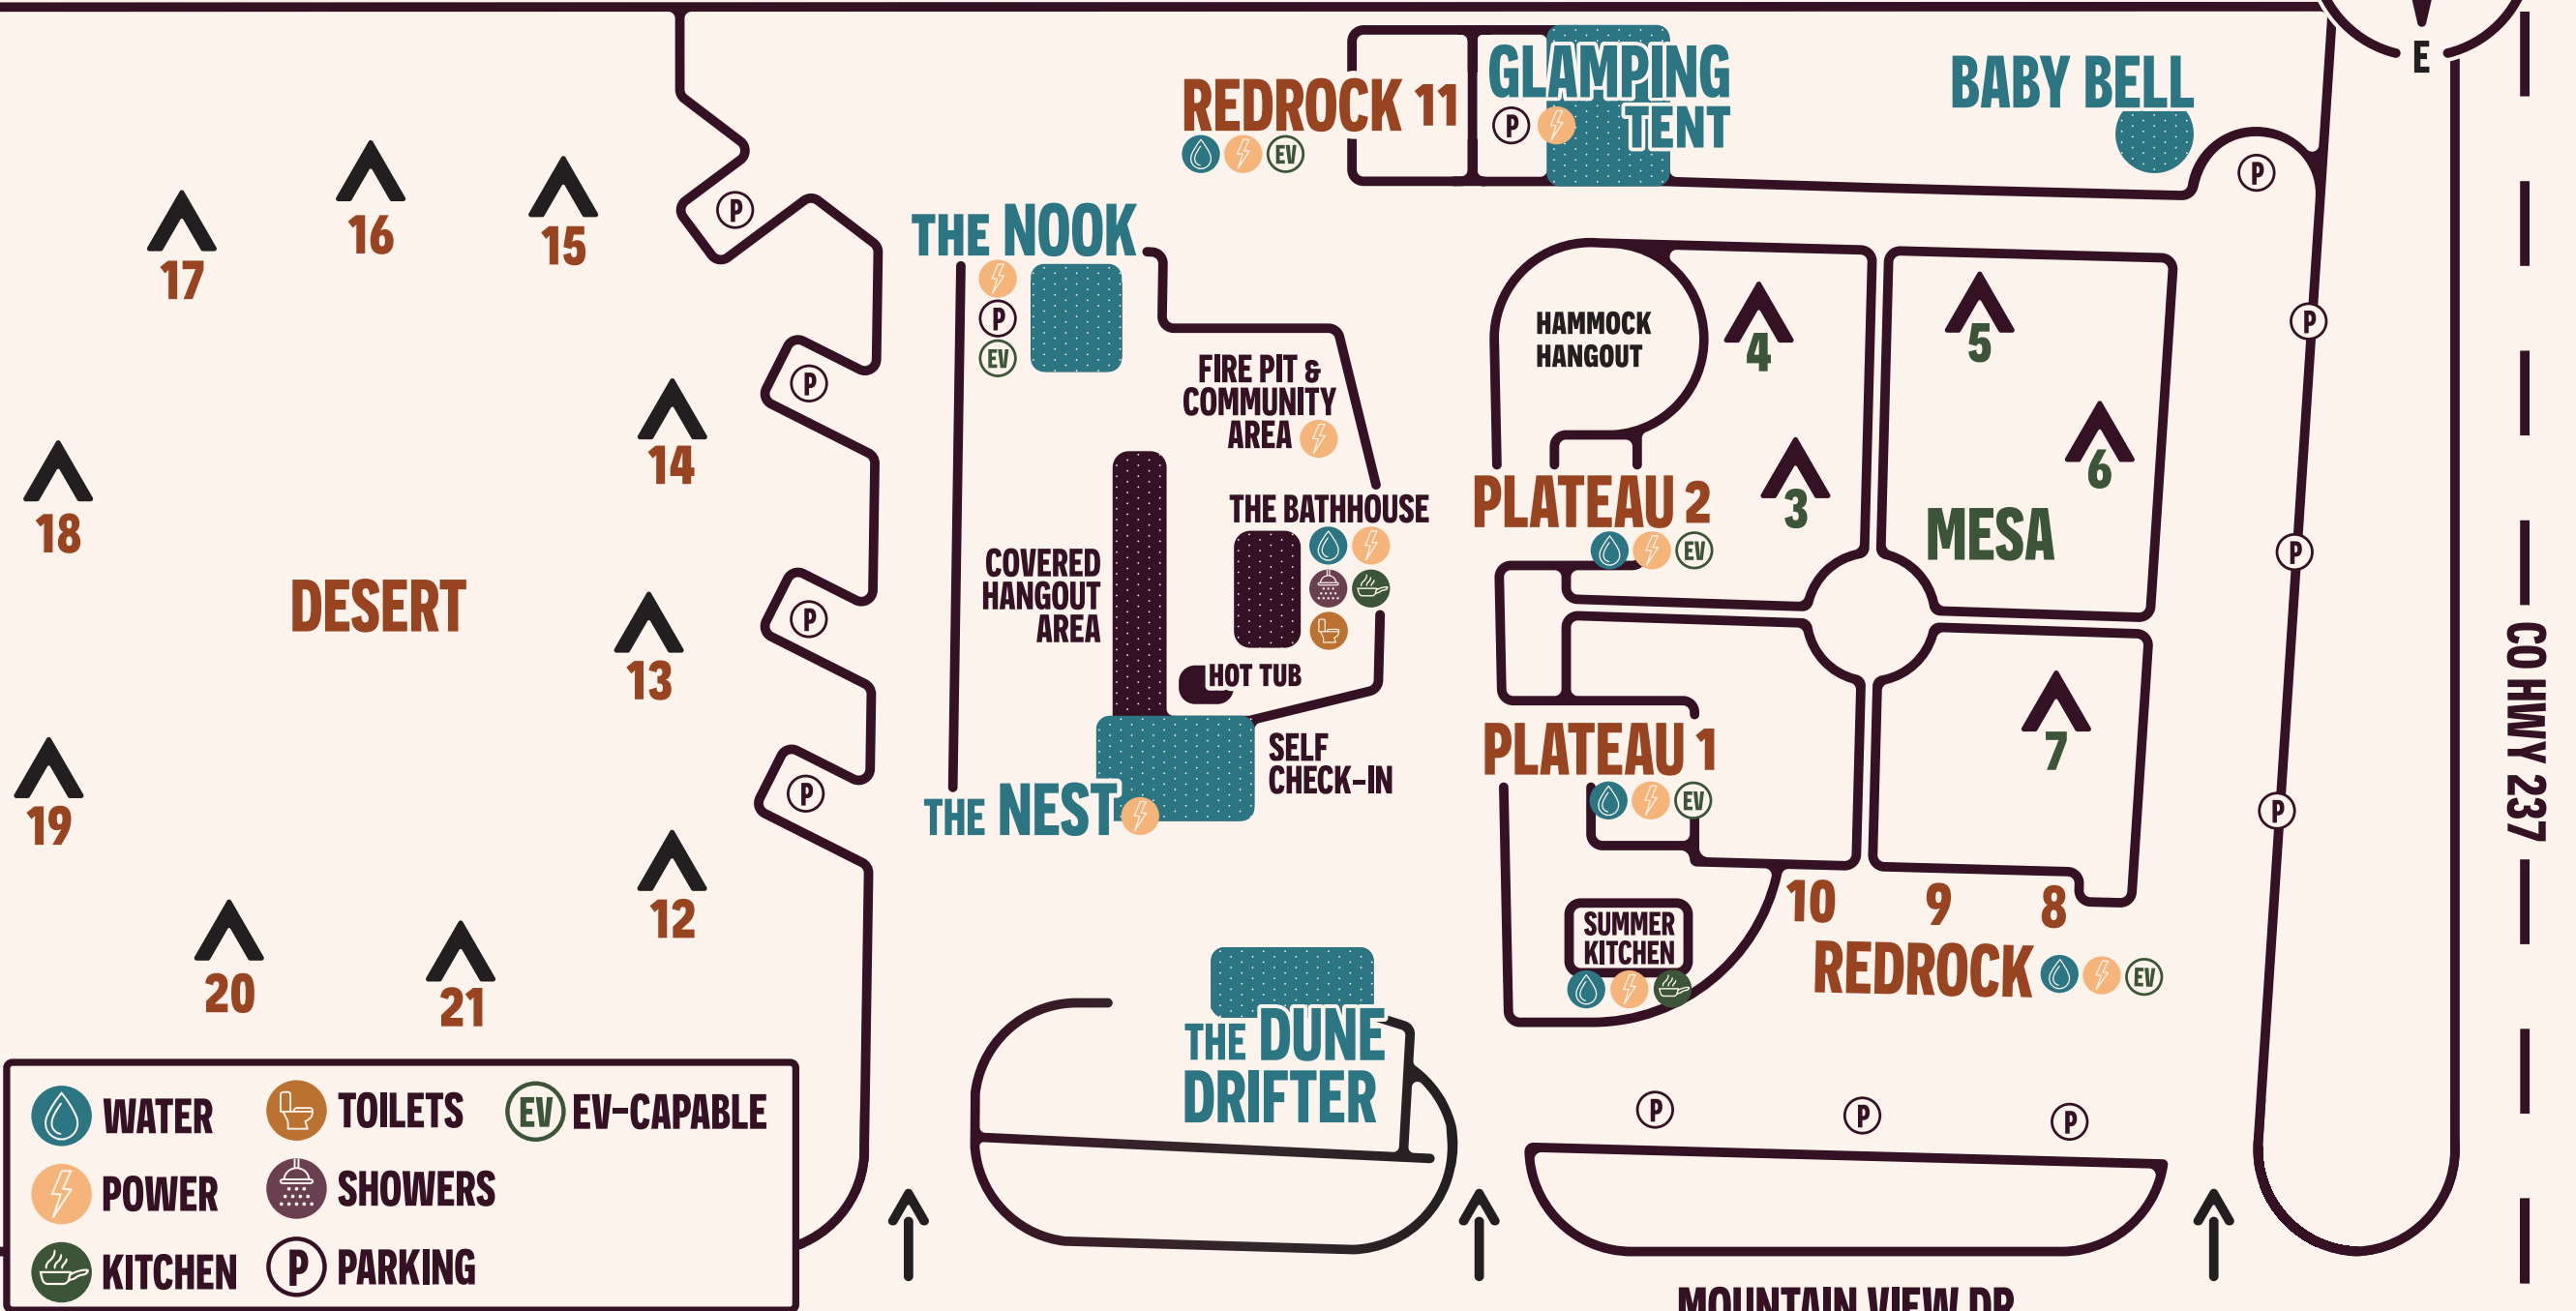

CAMP LAND BEYOND ZION SITE MAP & GUIDE

WATER	TOILETS	EV-CAPABLE
POWER	SHOWERS	
KITCHEN	PARKING	